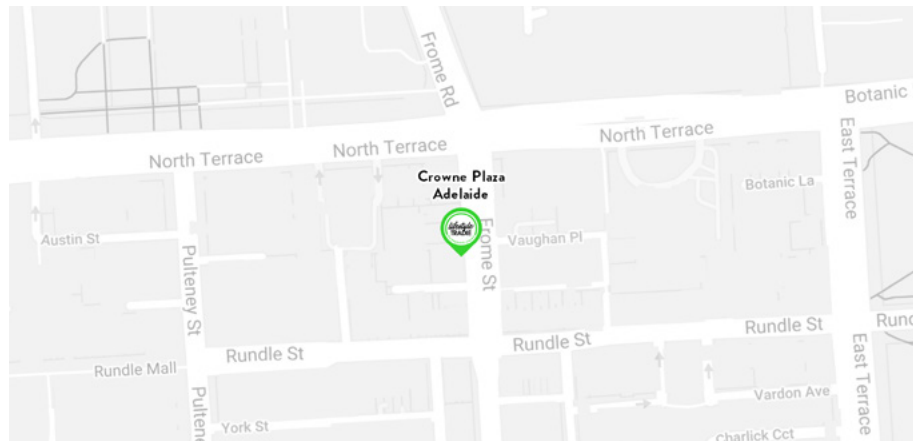

**VENUE**

**Crowne Plaza Adelaide**  
**27 Frome St**  
**Adelaide SA 5000**

**TICKETS &  
REGISTRATION**

**RSVP Tickets must be submitted  
by 24th May, 2022.**

Register for your free ticket by visiting this link  
[lifestyletradie.com.au/events](https://lifestyletradie.com.au/events)